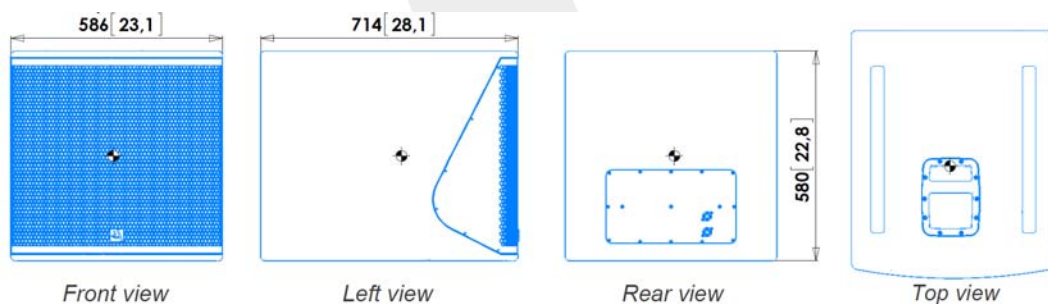

BETA 4 S

Compact high power slave subwoofer

- > ALPHA 2 and GAMMA 3 Collections companion subwoofer
- > Optimized internal airflow
- > Deep and punchy sound
- > Cardioid mode presets
- > Very rigid construction for cancelling vibrations
- > Full power handling with low thermal compression
- > To be used with ArphoniA controllers and amplifiers

Usable bandwidth (-10dB)	31 Hz to 300 Hz
Peak SPL at 1m	134 dB SPL
Components	1x 18" weatherproof long excursion transducer
Nominal impedance	8 Ohms
AES power	700W
Cabinet	18mm birch plywood with internal braces, 2x integrated handles
Finish	Grey, impact resistant structured water coating
Protection grill	Black acoustically transparent perforated steel, 2mm thick, with internal dust protective foam
Connectors	2x NL4MP linked
Classification	IP54
Net unit weight	50 kg 110 lb
Gross weight, packed	53 kg 117 lb

Drawings mm [inches]