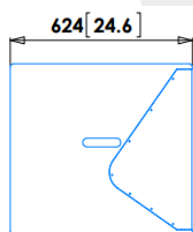

Usable bandwidth (-10dB)	31 Hz to 300 Hz
Peak SPL at 1m	132 dB SPL
Components	1x 18" weatherproof long excursion transducer
Amplifier	1000W, 90V to 250V AC, Full protections
DSP	48kHz, 24 bits, 96 bits internal calculation, RS485, 8 integrated presets, unlimited PC presets
Cabinet	18mm birch plywood with internal braces, 2x integrated handles
Finish	Grey, impact resistant structured water coating
Protection grill	Black acoustically transparent perforated steel, 2mm thick, with internal dust protective foam
Connectors	2x NC3 Inputs linked, 2x RS485, 2x mains Powercon linked
Classification	IP54
Net unit weight	50 kg 110 lb
Gross weight, packed	53 kg 117 lb

Front view

Left view

Rear view

Top view

Drawings mm [inches]

ARPHONIA
COLLECTION