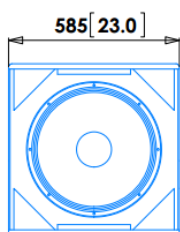

Usable bandwidth (-10dB)	31 Hz to 300 Hz
Peak SPL at 1m	132 dB SPL
Components	1x 18" weatherproof long excursion transducer
Amplifier	1000W, 90V to 250V AC, Full protections
DSP	48kHz, 24 bits, 96 bits internal calculation, RS485, 8 integrated presets, unlimited PC presets
Cabinet	18mm birch plywood with internal braces, 2x integrated handles
Finish	Grey, impact resistant structured water coating
Protection grill	Black acoustically transparent perforated steel, 2mm thick, with internal dust protective foam
Connectors	2x NC3 Inputs linked, 2x RS485, 2x mains Powercon linked
Classification	IP54
Net unit weight	50 kg 110 lb
Gross weight, packed	53 kg 117 lb

Front view

Left view

Rear view

Top view

Drawings mm [inches]

ARPHONIA
COLLECTION