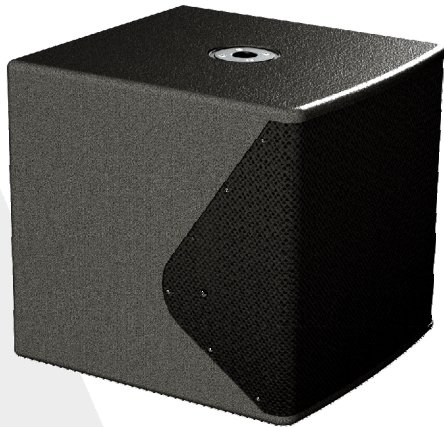

BETA 1 S

Compact high power slave subwoofer

- > ALPHA 1 companion subwoofer
- > Deep and punchy sound
- > Cardioid mode presets
- > Very rigid construction for cancelling vibrations
- > Full power handling with low thermal compression
- > To be used with ArphoniA controllers and amplifiers
- > 1x Pole mount

Usable bandwidth (-10dB)	40 Hz to 300 Hz
Peak SPL at 1m	132 dB SPL
Components	1x 15" weatherproof long excursion transducer
Nominal impedance	8 Ohms
AES power	500W
Cabinet	18mm birch plywood with internal braces 1x Pole mount, 2x integrated handles
Finish	Gray, impact resistant structured water coating
Protection grill	Black acoustically transparent perforated steel, 2mm thick, with internal dust protective foam
Connectors	2x NL4 linked
Classification	IP54
Net unit weight	35 kg 77 lb
Gross weight, packed	39 kg 86 lb