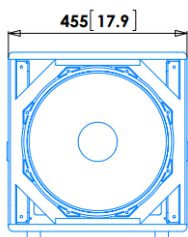

BETA 1 S

Compact high power slave subwoofer

- > ALPHA 1 companion subwoofer
- > Deep and punchy sound
- > Cardioid mode presets
- > Very rigid construction for cancelling vibrations
- > Full power handling with low thermal compression
- > To be used with ArphoniA controllers and amplifiers
- > 1x Pole mount

Usable bandwidth (-10dB)	40 Hz to 300 Hz
Peak SPL at 1m	132 dB SPL
Components	1x 15" weatherproof long excursion transducer
Nominal impedance	8 Ohms
AES power	500W
Cabinet	18mm birch plywood with internal braces 1x Pole mount, 2x integrated handles
Finish	Gray, impact resistant structured water coating
Protection grill	Black acoustically transparent perforated steel, 2mm thick, with internal dust protective foam
Connectors	2x NL4 linked
Classification	IP54
Net unit weight	35 kg 77 lb
Gross weight, packed	39 kg 86 lb

Drawings mm [inches]

Front view

Left view

Rear view

Top view

ARPHONIA
COLLECTION