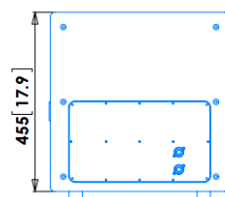

Usable bandwidth (-10dB)	40 Hz to 300 Hz
Peak SPL at 1m	132 dB SPL
Components	1x 15" weatherproof long excursion transducer
Nominal impedance	8 Ohms
AES power	500W
Cabinet	18mm birch plywood with internal braces 1x Pole mount, 2x integrated handles
Finish	Gray, impact resistant structured water coating
Protection grill	Black acoustically transparent perforated steel, 2mm thick, with internal dust protective foam
Connectors	2x NL4 linked
Classification	IP54
Net unit weight	35 kg 77 lb
Gross weight, packed	39 kg 86 lb

Drawings mm [inches]

Front view

Left view

Rear view

Top view

ARPHONIA
COLLECTION