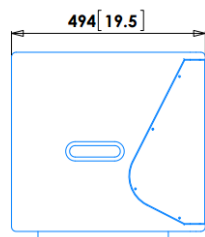

Usable bandwidth (-10dB)	40 Hz to 300 Hz
Peak SPL at 1m	132 dB SPL
Components	1x 15" weatherproof long excursion transducer
Nominal impedance	8 Ohms
AES power	500W
Cabinet	18mm birch plywood with internal braces 1x Pole mount, 2x integrated handles
Finish	Gray, impact resistant structured water coating
Protection grill	Black acoustically transparent perforated steel, 2mm thick, with internal dust protective foam
Connectors	2x NL4 linked
Classification	IP54
Net unit weight	35 kg 77 lb
Gross weight, packed	39 kg 86 lb

Drawings mm [inches]

Front view

Left view

Rear view

Top view

ARPHONIA
COLLECTION