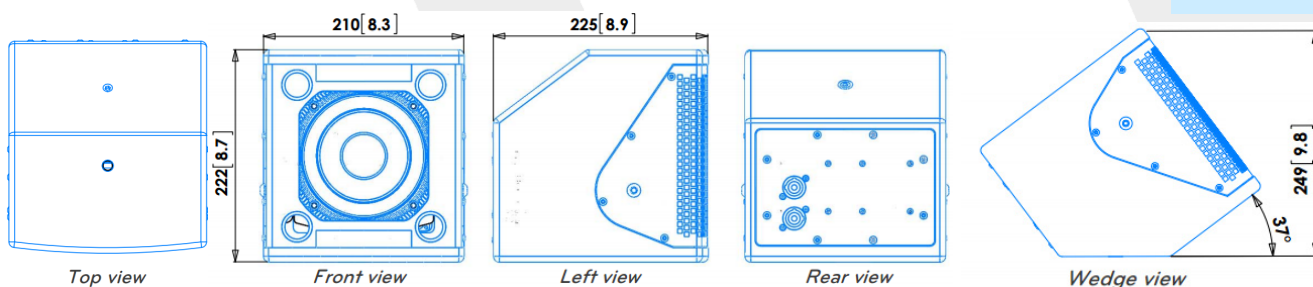

Usable bandwidth (-10dB)	55 Hz to 20 kHz
Maximum peak SPL at 1m	115 dB SPL
Nominal coverage (-6dB)	120° axisymmetric
Components	1x 5" weatherproof transducer 1x 1" tweeter coaxially mounted
Nominal impedance	8 Ohms LF, 8 Ohms HF
AES power	100 W LF, 15W HF
Cabinet	18mm birch plywood with internal braces
Finish	Grey, impact resistant structured water coating
Protection grill	Black acoustically transparent perforated steel, 1.5mm thick, with internal dust protective foam
Connectors	2x NL4 linked
Classification	IP54
Rigging	3x M8 inserts 1x 3/8" pole mount Optional multifunctional bracket
Net unit weight	5 kg 11 lb
Gross weight, packed	11 kg 24 lb (Carton including two cabinets)

Drawings mm [inches]

ARPHONIA  
COLLECTION