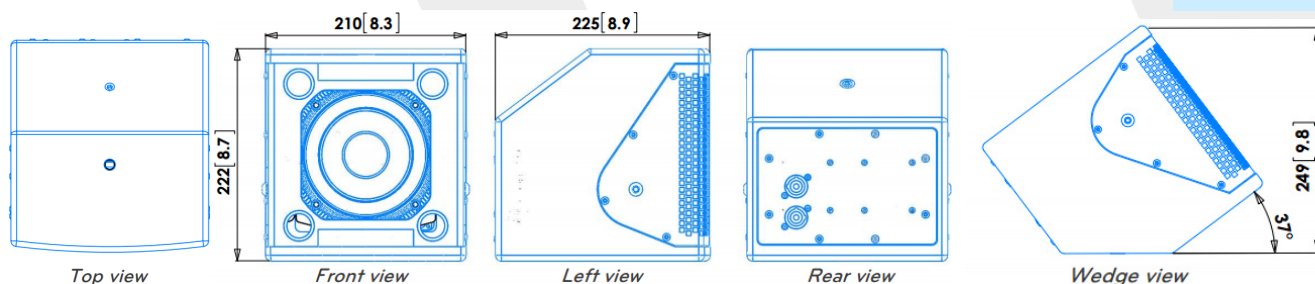

Usable bandwidth (-10dB)	55 Hz to 20 kHz
Maximum peak SPL at 1m	112 dB SPL
Nominal coverage (-6dB)	120° axisymmetric
Components	1x 5" weatherproof transducer 1x 1" tweeter coaxially mounted
Amplifier	100W, 90V to 250V AC, Full protections
DSP	48kHz, 24 bits, 96 bits internal calculation, RS485, 8 integrated presets, unlimited PC presets
Cabinet	18mm birch plywood with internal braces.
Finish	Grey, impact resistant structured water coating
Protection grill	Black acoustically transparent perforated steel, 1.5mm thick, with internal dust protective foam
Connectors	2x mains Powercon linked
Classification	IP54
Rigging	3x M8 inserts 1x 3/8" pole mount Optional multifunctional bracket
Net unit weight	5.6 kg 12.3 lb
Gross weight, packed	13 kg 29 lb (Carton including two cabinets)

Drawings mm [inches]

ARPHONIA
COLLECTION