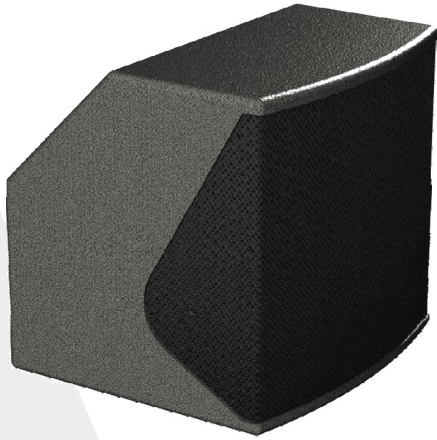

ALPHA 1 A

Wide coverage coaxial self powered loudspeaker

- > For broad audience coverage
- > Point source radiation with smooth polar response
- > 1000W integrated amplifier
- > Advanced DSP, factory and user presets
- > Psychoacoustics dynamic filters
- > Flat amplitude and phase response
- > Pole mount + 3 rigging points
- > Optional multifunctional bracket

Usable bandwidth (-10dB)	50 Hz to 20 kHz
Maximum peak SPL at 1m	129 dB
Nominal coverage (-6dB)	90° axisymmetric
Components	1x 12" weatherproof transducer 1x 1" throat neodymium driver coaxially mounted
Amplifier	1000W, 90V to 250V AC, Full protections
DSP	48kHz, 24 bits, 96 bits internal calculation, RS485, 8 integrated presets, unlimited PC presets
Cabinet	18mm birch plywood with internal braces, 2x integrated handles
Finish	Gray, impact resistant structured water coating
Protection grill	Black acoustically transparent perforated steel, 2mm thick, with internal dust protective foam
Connectors	2x NC3 Inputs linked, 2x RS485, 2x mains Powercon linked
Classification	IP54
Rigging	3x M8 inserts 1x Pole mount Optional multifunctional bracket
Net unit weight	23 kg 50 lb
Gross weight, packed	26 kg 57 lb