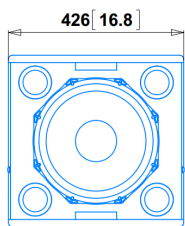

Usable bandwidth (-10dB)	50 Hz to 20 kHz
Maximum peak SPL at 1m	129 dB
Nominal coverage (-6dB)	90° axisymmetric
Components	1x 12" weatherproof transducer 1x 1" throat neodymium driver coaxially mounted
Amplifier	1000W, 90V to 250V AC, Full protections
DSP	48kHz, 24 bits, 96 bits internal calculation, RS485, 8 integrated presets, unlimited PC presets
Cabinet	18mm birch plywood with internal braces, 2x integrated handles
Finish	Gray, impact resistant structured water coating
Protection grill	Black acoustically transparent perforated steel, 2mm thick, with internal dust protective foam
Connectors	2x NC3 Inputs linked, 2x RS485, 2x mains Powercon linked
Classification	IP54
Rigging	3x M8 inserts 1x Pole mount Optional multifunctional bracket
Net unit weight	23 kg 50 lb
Gross weight, packed	26 kg 57 lb

Drawings mm [inches]

Front view

Left view

Rear view

Bottom view

Wedge view

ARPHONIA
COLLECTION