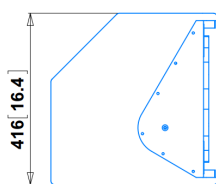

Usable bandwidth (-10dB)	50 Hz to 20 kHz
Maximum peak SPL at 1m	129 dB
Nominal coverage (-6dB)	90° axisymmetric
Components	1x 12" weatherproof transducer 1x 1" throat neodymium driver coaxially mounted
Amplifier	1000W, 90V to 250V AC, Full protections
DSP	48kHz, 24 bits, 96 bits internal calculation, RS485, 8 integrated presets, unlimited PC presets
Cabinet	18mm birch plywood with internal braces, 2x integrated handles
Finish	Gray, impact resistant structured water coating
Protection grill	Black acoustically transparent perforated steel, 2mm thick, with internal dust protective foam
Connectors	2x NC3 Inputs linked, 2x RS485, 2x mains Powercon linked
Classification	IP54
Rigging	3x M8 inserts 1x Pole mount Optional multifunctional bracket
Net unit weight	23 kg 50 lb
Gross weight, packed	26 kg 57 lb

Drawings mm [inches]

Front view

Left view

Rear view

Bottom view

Wedge view

ARPHONIA
COLLECTION